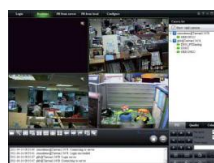

GKB Envoy™
Software Viewer11